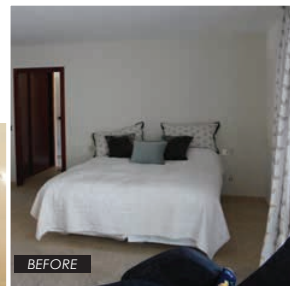

Contemporary Chic

Ambience Home Design was commissioned to design and furnish a five bedroom villa in the well-known area of Los Monteros.

"The whole idea behind this project was to convert a traditional and rustic Spanish villa, into a high-end rental property with a contemporary and luxurious interior to accommodate its guests. The owner had his first guests already booked in, so the challenge was to do a 360° makeover to the property in 6 weeks time from design concept, until full delivery and installation. So pressure was on."

The concept throughout the living areas was to use a combination of greys, taupes and a splash of yellow for accent. As you walk in to the villa, Françoise Nielly artwork fills the wall and gives the entrance hall a splash of colour. Ambience cleverly used a kidney-shaped sofa to follow the curving staircase and create a reception area for guests.

Coming into the lounge, a plain deep grey sofa gives the room a slick look, coupled with textured scatter cushions and appointed accessories, as key elements to complete the design scheme. Elegant white voiles dress the windows and add a fresh feel.

BEFORE

AFTER

BEFORE

AFTER

AFTER

"The large and spacious terrace area called for some big pieces to fill the space," says Andrea Böck. "We wanted to create an indoor-outdoor feel and bring as much comfort to the covered terrace. To achieve this, we chaptered the sitting area with an oversized outdoor carpet, and made two sitting areas divided by a chaise-longue. The oversized piping also gave

the sofas a timeless look. We opted for some metal hammered coffee tables and colourful scatter cushions for a shabby chic approach."